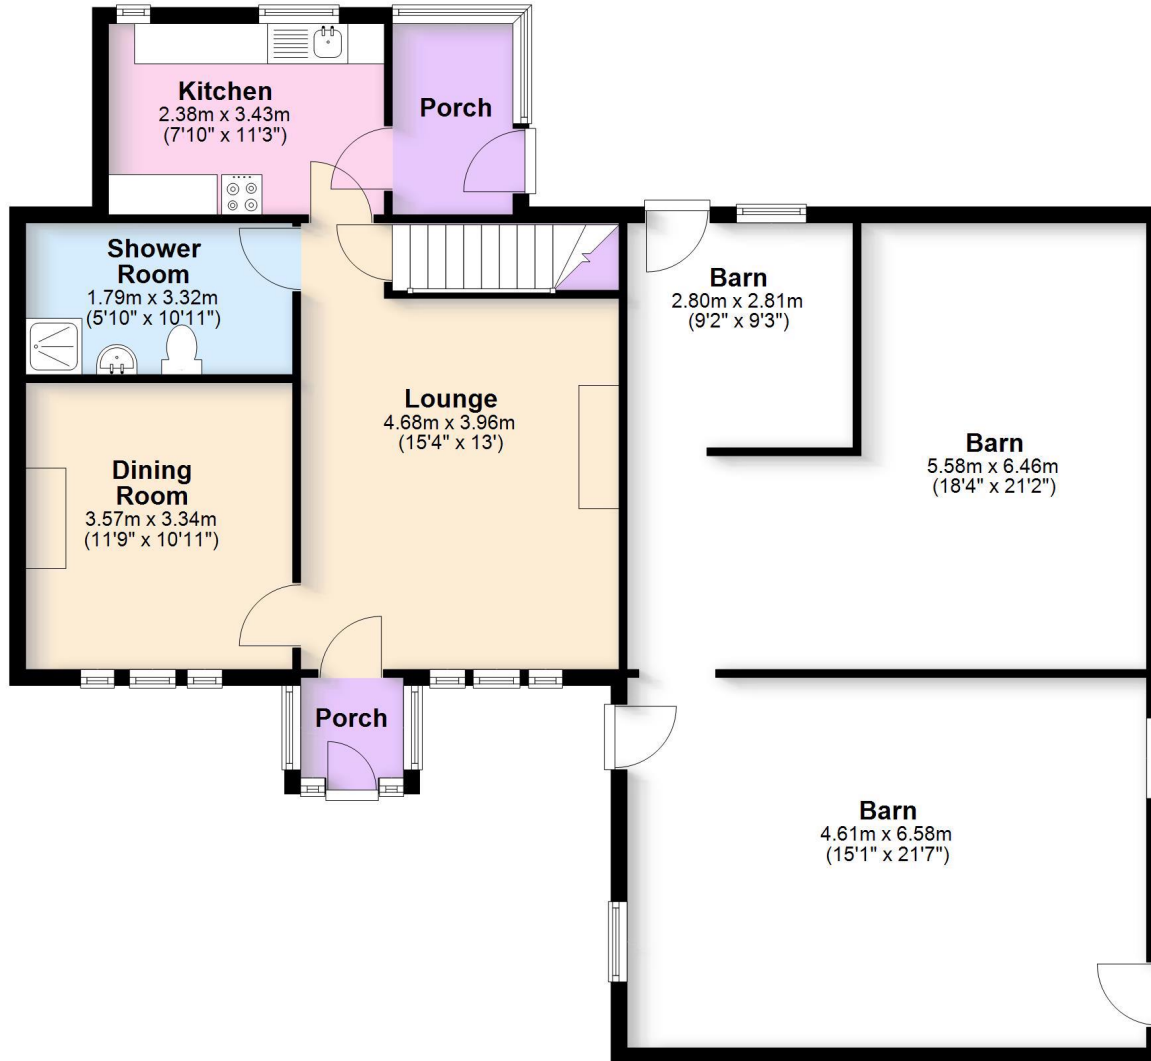

Ground Floor

Approx. 122.6 sq. metres (1319.2 sq. feet)

First Floor

Approx. 48.1 sq. metres (518.0 sq. feet)

The Floor Plan is for illustrative purposes only. While we do not doubt the floor plans accuracy, we make no guarantee, warranty or representation as to the accuracy and completeness of the floor plan. You or your advisors should conduct a careful, independent investigation of the property to determine to your satisfaction as to the suitability of the property for you space requirements.

Plan produced by CRC Ltd

Plan produced using PlanUp.