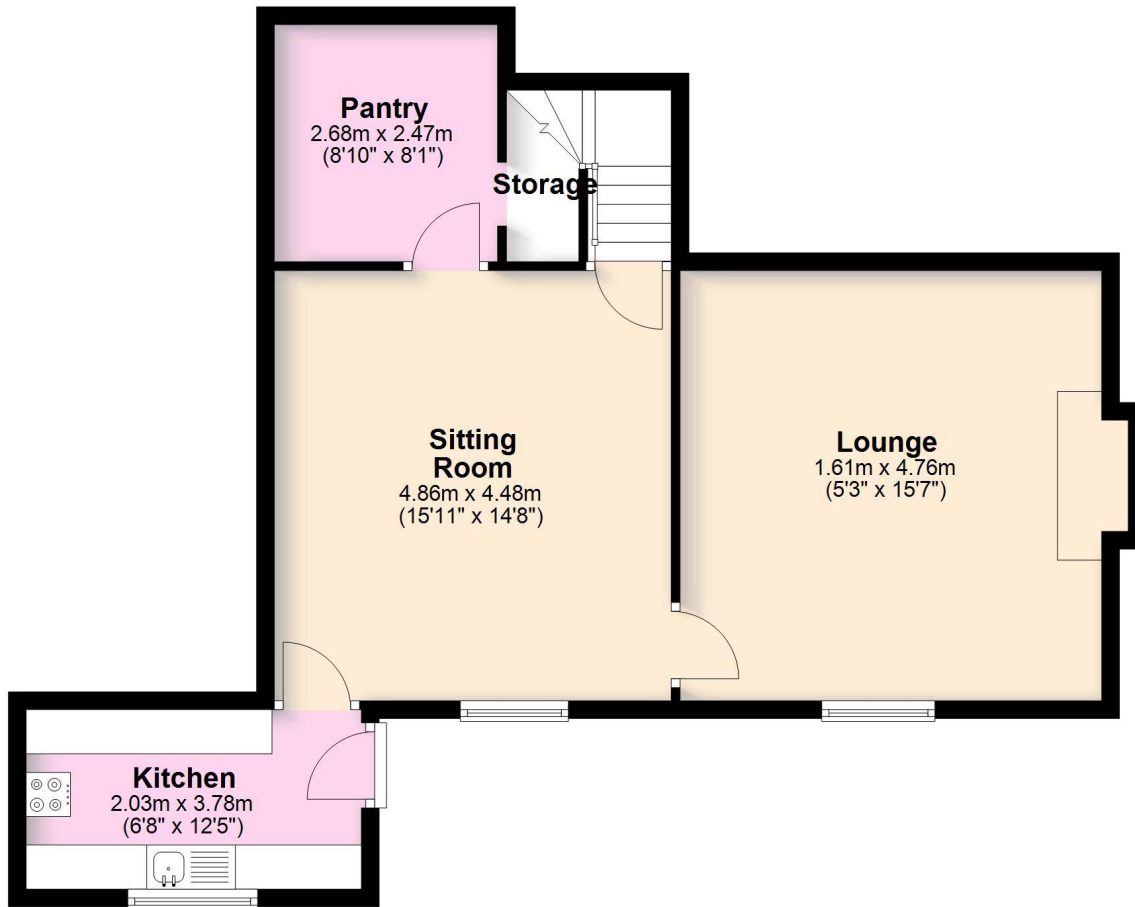

Ground Floor

Approx. 48.7 sq. metres (523.9 sq. feet)

First Floor

Approx. 49.8 sq. metres (536.4 sq. feet)

The Floor Plan is for illustrative purposes only. While we do not doubt the floor plans accuracy, we make no guarantee, warranty or representation as to the accuracy and completeness of the floor plan. You or your advisors should conduct a careful, independent investigation of the property to determine to your satisfaction as to the suitability of the property for you space requirements.

Plan produced by CRC Ltd

Plan produced using PlanUp.