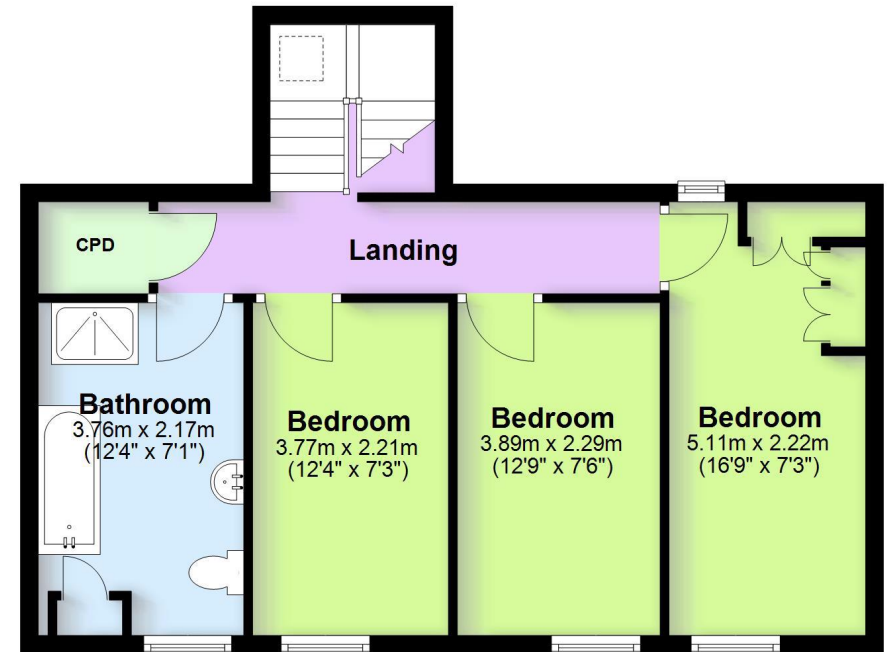

Ground Floor

Approx. 48.7 sq. metres (523.9 sq. feet)

First Floor

Approx. 49.8 sq. metres (536.4 sq. feet)

The Floor Plan is for illustrative purposes only. While we do not doubt the floor plans accuracy, we make no guarantee, warranty or representation as to the accuracy and completeness of the floor plan. You or your advisors should conduct a careful, independent investigation of the property to determine to your satisfaction as to the suitability of the property for you space requirements.

Plan produced by CRC Ltd

Plan produced using PlanUp.