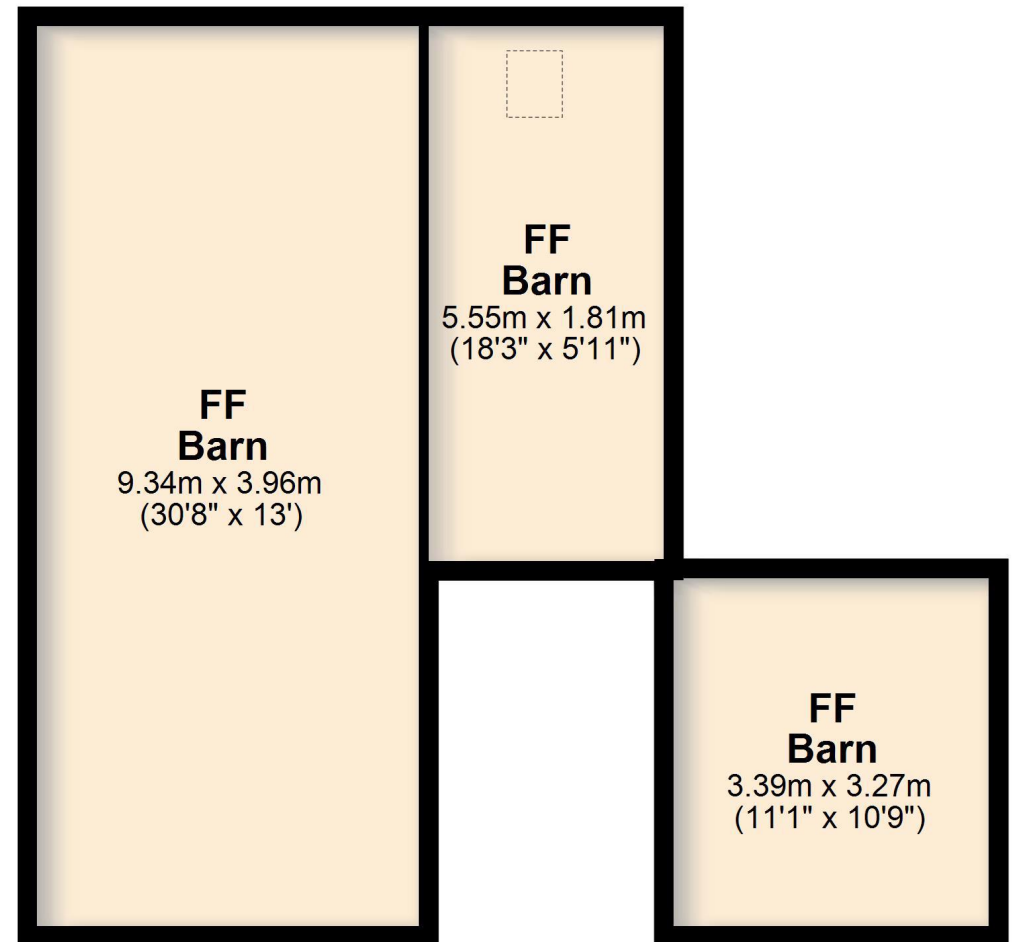

Ground Floor

Approx. 91.5 sq. metres (984.5 sq. feet)

First Floor

Approx. 58.7 sq. metres (631.6 sq. feet)

The Floor Plan is for illustrative purposes only. While we do not doubt the floor plans accuracy, we make no guarantee, warranty or representation as to the accuracy and completeness of the floor plan. You or your advisors should conduct a careful, independent investigation of the property to determine to your satisfaction as to the suitability of the property for you space requirements.

Plan produced by CRC Ltd

Plan produced using PlanUp.