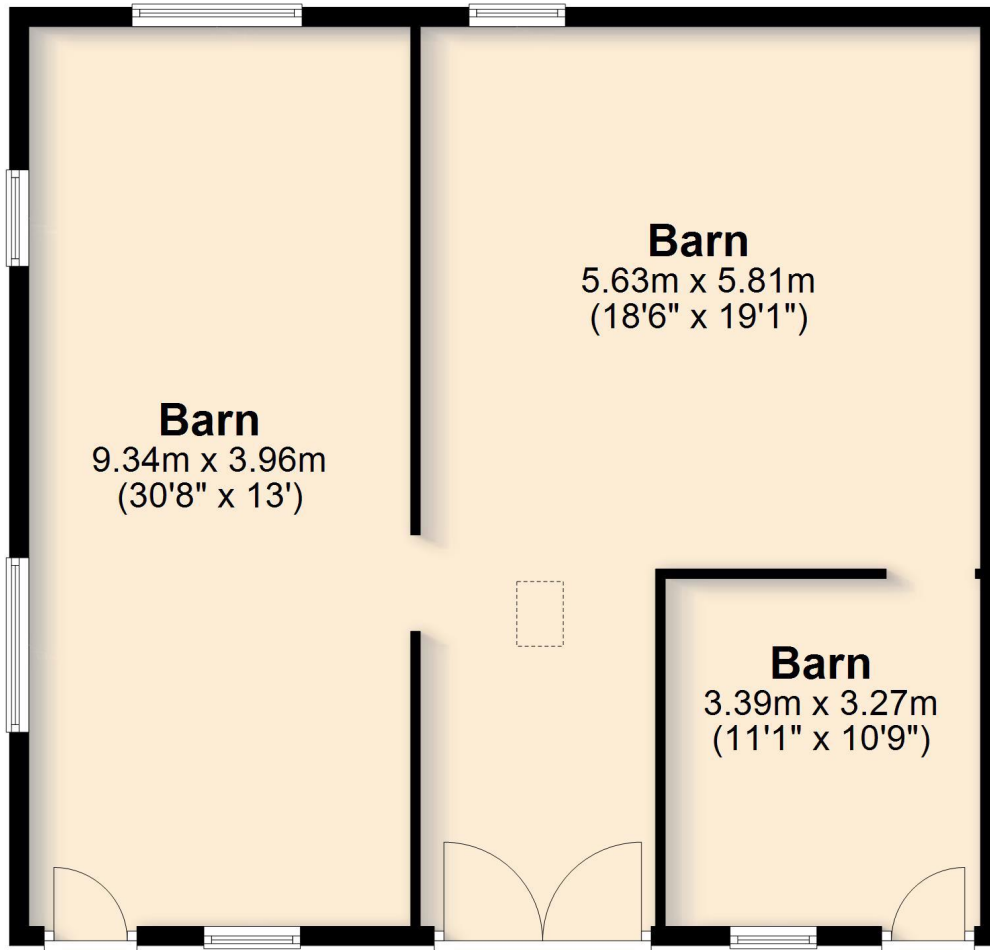

Ground Floor

Approx. 91.5 sq. metres (984.5 sq. feet)

First Floor

Approx. 58.7 sq. metres (631.6 sq. feet)

The Floor Plan is for illustrative purposes only. While we do not doubt the floor plans accuracy, we make no guarantee, warranty or representation as to the accuracy and completeness of the floor plan. You or your advisors should conduct a careful, independent investigation of the property to determine to your satisfaction as to the suitability of the property for you space requirements.

Plan produced by CRC Ltd

Plan produced using PlanUp.