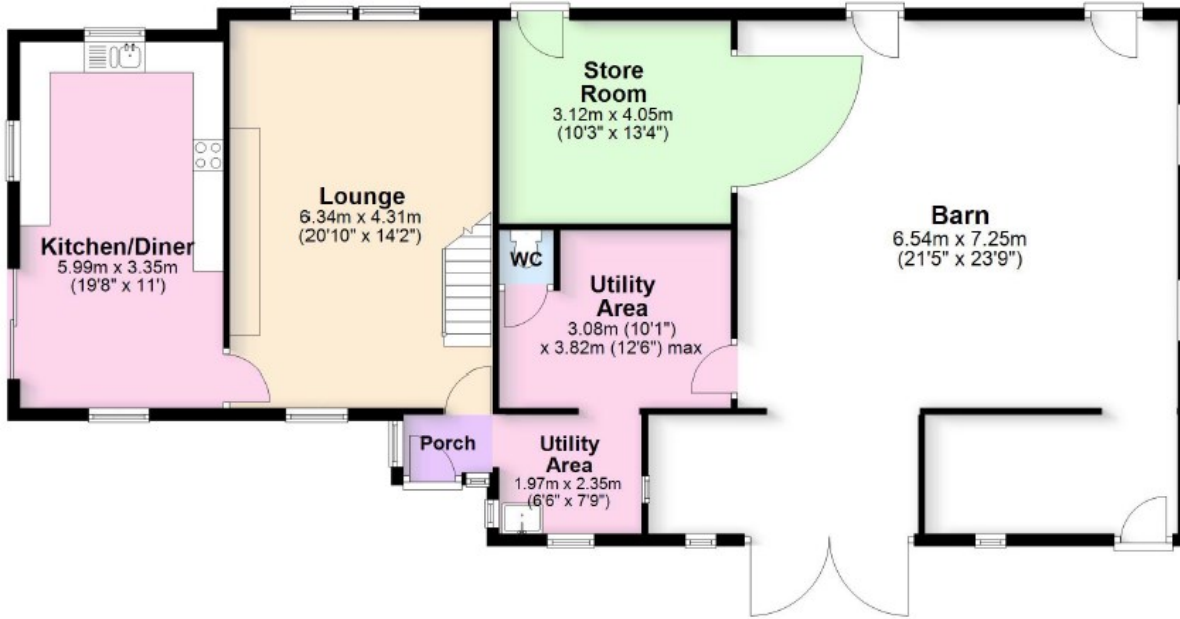

Ground Floor

Approx. 144.7 sq. metres (1557.6 sq. feet)

First Floor

Approx. 51.8 sq. metres (557.9 sq. feet)

65

Middle
House
Farm

Holly Bank House

Hodes Farm

+
Pond

Path (um)

64