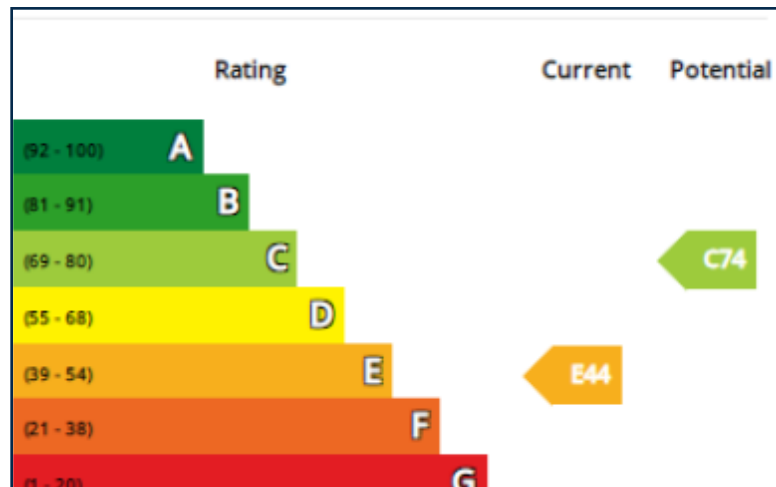

Ground Floor

Approx. 144.7 sq. metres (1557.6 sq. feet)

First Floor

Approx. 51.8 sq. metres (557.9 sq. feet)

65

Middle
House
Farm

Holly Bank House

Hodes Farm