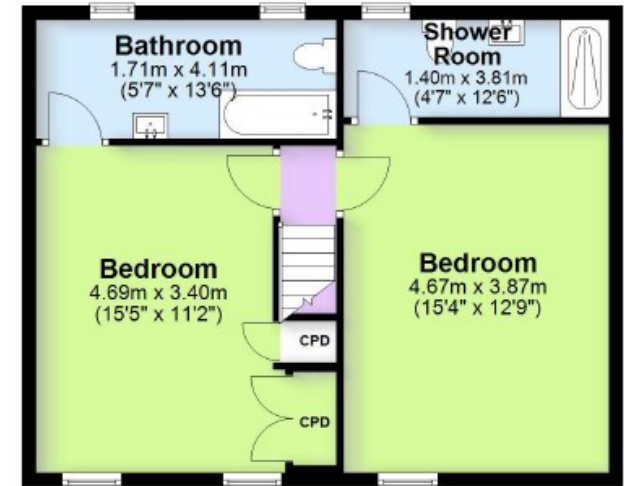

Ground Floor

Approx. 144.7 sq. metres (1557.6 sq. feet)

First Floor

Approx. 51.8 sq. metres (557.9 sq. feet)

65

Middle
House
Farm

Holly Bank House

Hodes Farm

+
Pond

Path (um)

64