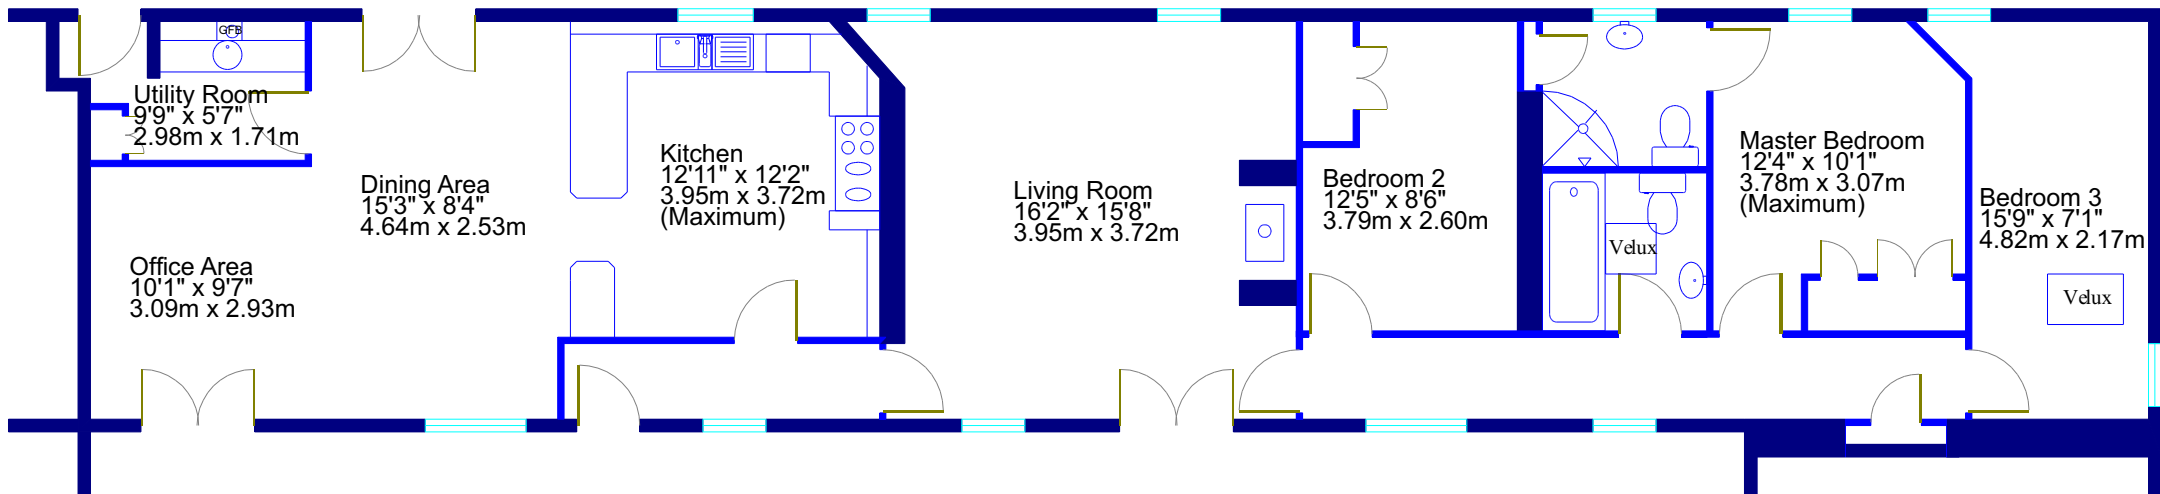

The Old Byre
Carla Beck Lane
Carleton
BD23 3BU

SKETCH PLAN FOR ILLUSTRATIVE PURPOSES ONLY

All measurements walls doors windows fittings and appliances their sizes and locations are shown conventionally and are approximate only and cannot be regarded as being a representation either by the Seller, his Agent nor Business Etc Ltd

© Drawing by Business Etc Ltd : 01422 823172 www.fastplan.co.uk

Drawn in the UK. Unauthorised reproduction prohibited. Drawing No.207321R